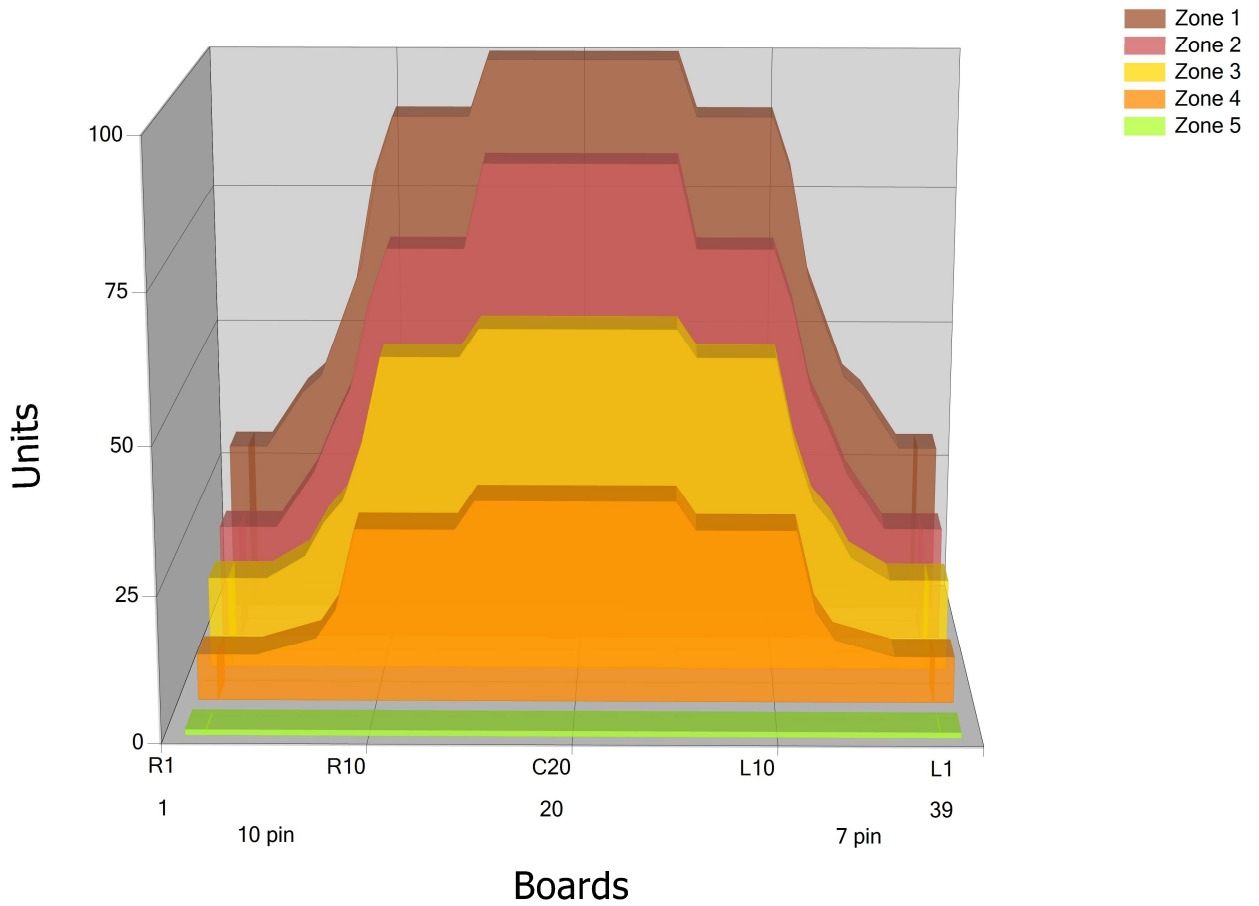

TLN5-2024

Conditioner:

Cleaner:

Zone Configuration

Cleaner Stop

Volume: 28.55

Mode: Clean and Condition

Speed: Heavy Clean

Start Cleaner Spray: 0 feet

Start Squeegee: 0 feet

Start Conditioning: 6 Inches

Split Pattern: No

Zone 1	Avg	Ratio	Zone 2	Avg	Ratio	Zone 3	Avg	Ratio	Zone 4	Avg	Ratio
Left	40.00	2.50 : 1	Left	26.60	3.20 : 1	Left	19.20	3.13 : 1	Left	9.20	3.80 : 1
Right	40.00	2.50 : 1	Right	26.60	3.20 : 1	Right	19.20	3.13 : 1	Right	9.20	3.80 : 1
Center	100.00		Center	85.00		Center	60.00		Center	35.00	

Zone 5	Avg	Ratio
Left	1.00	1.00 : 1
Right	1.00	1.00 : 1
Center	1.00	

Volume by Board