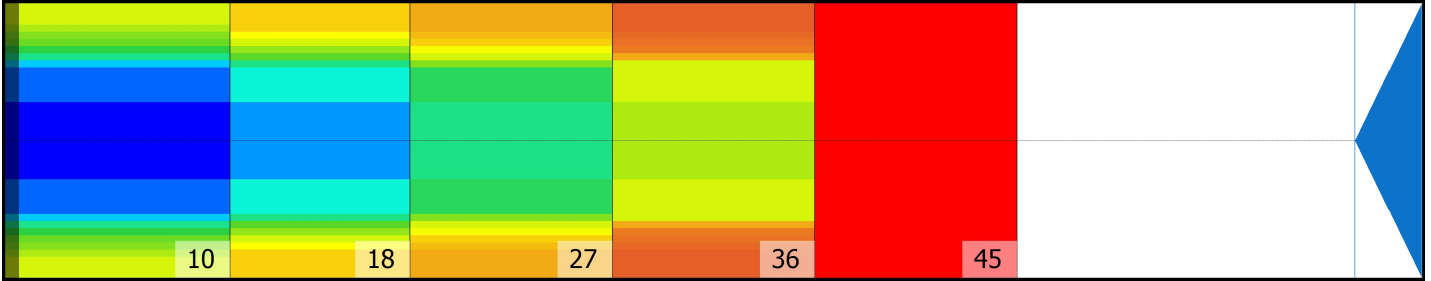

TLN5-2024

Conditioner:

Cleaner:

Zone Configuration

Cleaner Stop

Volume: 28.55

Mode: Clean and Condition

Speed: Heavy Clean

Start Cleaner Spray: 0 feet

Start Squeegee: 0 feet

Start Conditioning: 6 Inches

Split Pattern: No

Zone 1	Avg	Ratio	Zone 2	Avg	Ratio	Zone 3	Avg	Ratio	Zone 4	Avg	Ratio
Left	40.00	2.50 : 1	Left	26.60	3.20 : 1	Left	19.20	3.13 : 1	Left	9.20	3.80 : 1
Right	40.00	2.50 : 1	Right	26.60	3.20 : 1	Right	19.20	3.13 : 1	Right	9.20	3.80 : 1
Center	100.00		Center	85.00		Center	60.00		Center	35.00	

Zone 5	Avg	Ratio
Left	1.00	1.00 : 1
Right	1.00	1.00 : 1
Center	1.00	

Volume by Board